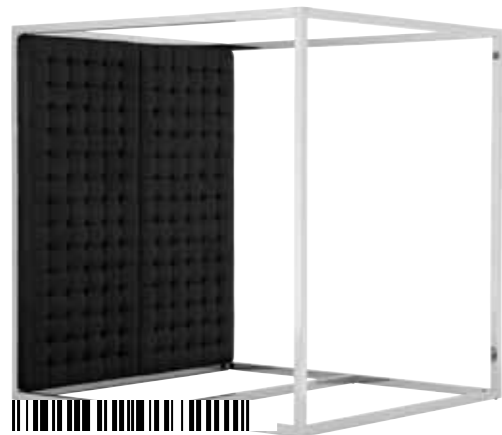

HEADBOARD FULLERTON
Linen Oxford natural
200 x H. 180 x D. 27 cm
DIV07452 **07452.2640.1848**
Fabric 100% linen

HEADBOARD COURTYARD
Tobacco leather
200 x H. 180 x D. 27 cm
DIV07451 **07451.4400.3080**

BED GANSEVOORT
Black leather look
220 x 190 x H. 220 cm (inside 210 x 180 cm)
DIV06963 **06963.2970.2079**