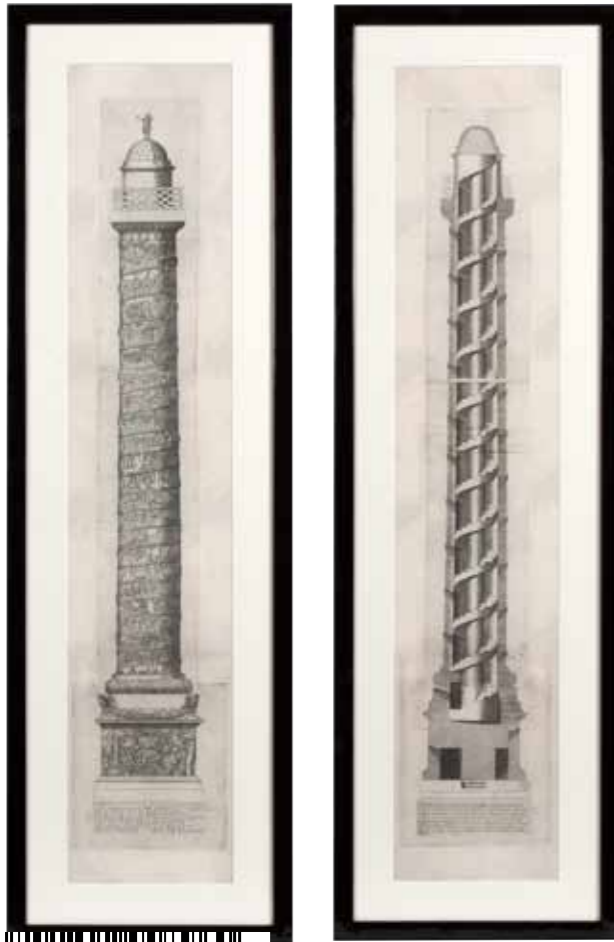

PRINTS EC185 COLUMNA SET OF 2
Wood | glass
34 x 112 cm
PRI06539 06539.410.287