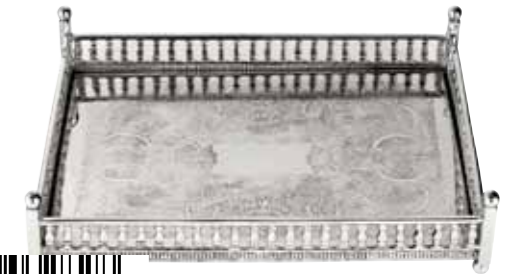

TRAY RECTANGULAR
Nickel finish
32 x 22,5 x H. 8 cm
ACC03282 03282.154.107