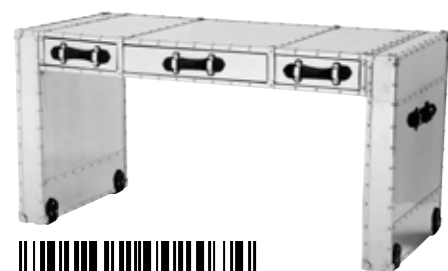

DESK CATALINA
Aluminium | black leather handles
150 x 72 x H. 76 cm
TBL05954 05954.2530.1771