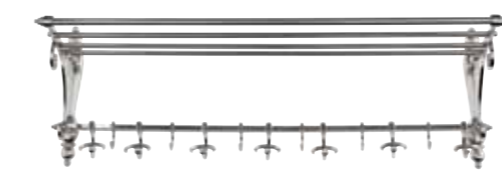

COATRACK DOVER
Nickel finish
99 x 30 x H. 32 cm
ACC03987 03987.220.154